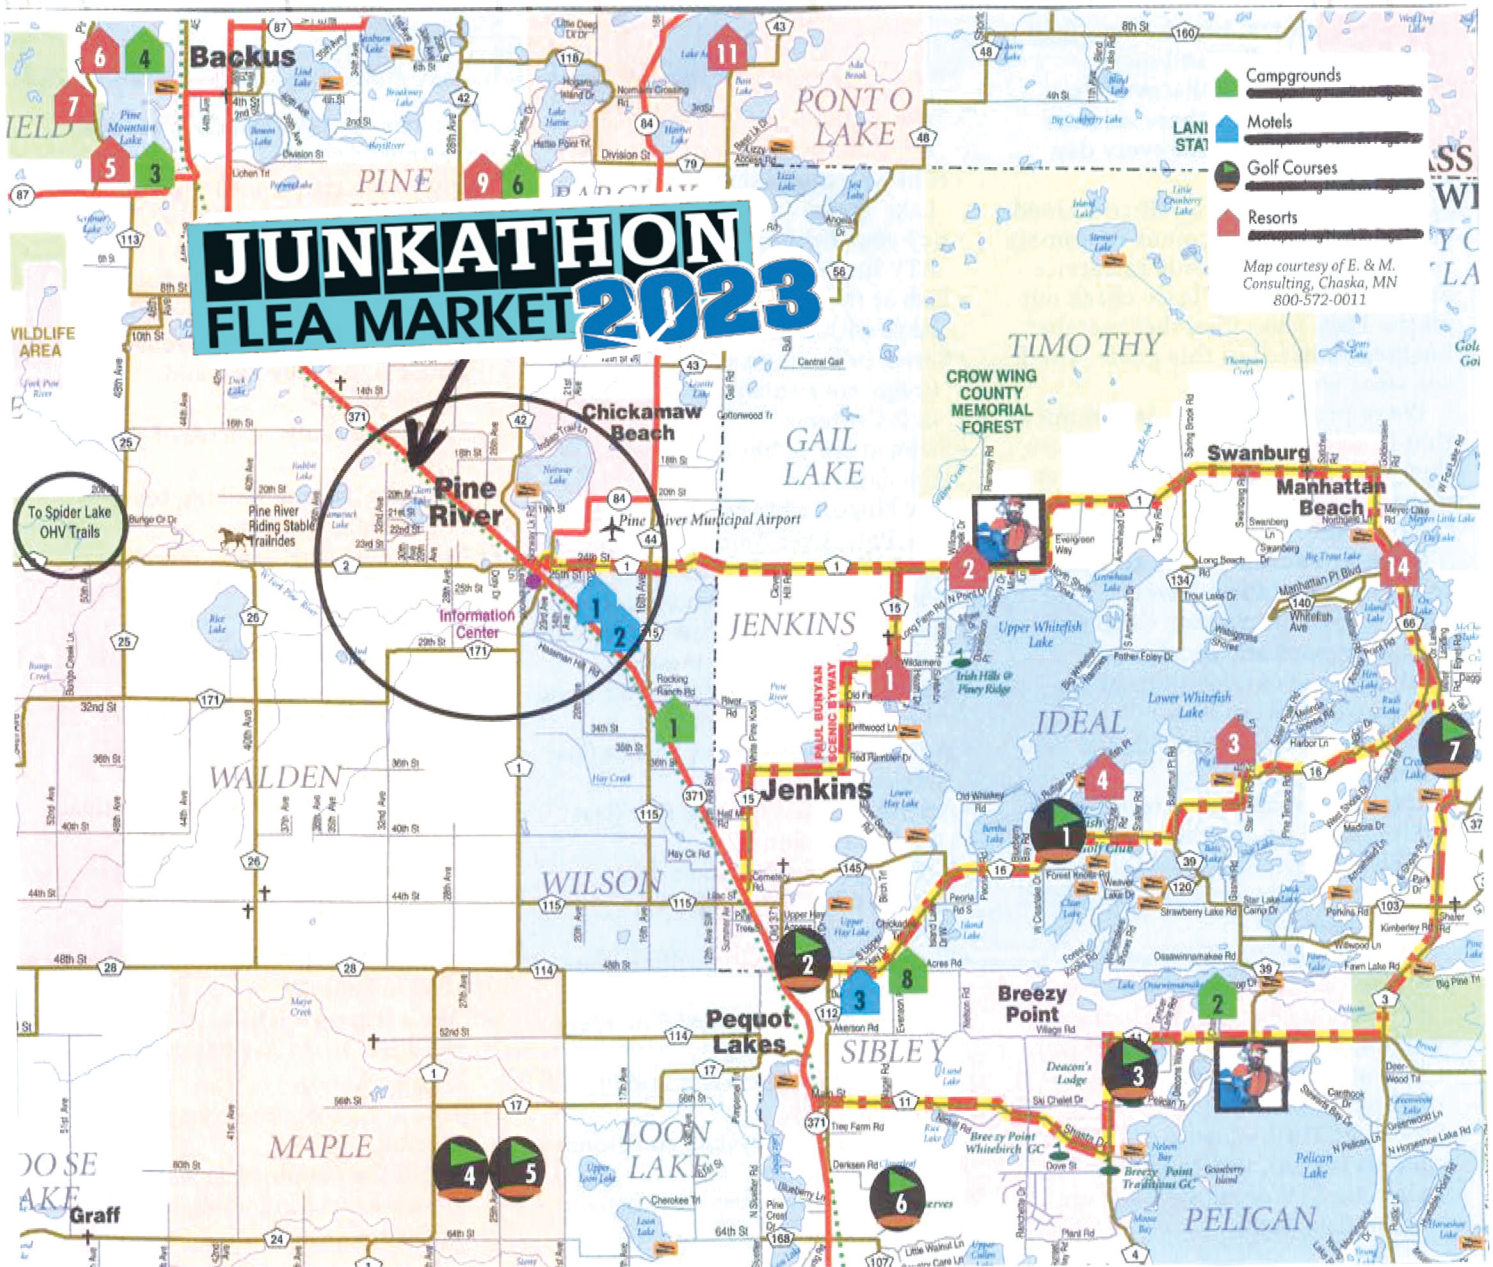

CAMPGROUNDS

Look for this symbol with its corresponding number to find location on the map

- Riverview RV Park Jeff & Marilyn Chelbecek** 218-587-4774
- Highview Campground & RV Park Terry & Sherry Klungesth** www.highviewcampground.com • 218-543-4526
- Ruttger's Pine Mountain Camping Resort**
Bill Ruttger www.pinemountaincampground.com • 218-947-4099
- Mountain View Resort Jack & Renita Tesch** 218-947-3233
- Sandy Pines Resort Scott Oldre** 218-947-4467
- Tuck-A-Way Resort & Campground Todd Malecha** 218-587-4725
- Pleasant Pines Resort Milo & Joanne Tritz** 218-675-6618
- Wildwedge Golf & RV Park** 218-568-6995

FAIRWAYS

Look for this symbol with its corresponding number to find location on the map

- Whitefish Golf Course/Proshop** 218-543-4900
- Wildwedge Golf & Mini Golf** 218-568-6995
- Deacon's Lodge** 218-562-6262 • 888-437-4637
- The Pines at Grand View Lodge** 218-963-3146 • 800-432-3788
- The Preserve at Grand View Lodge** 218-963-3146 • 800-432-3788
- The Garden Course at Grand View Lodge** 218-963-3146 • 800-432-3788
- Crosswoods Golf Course** 218-692-4653